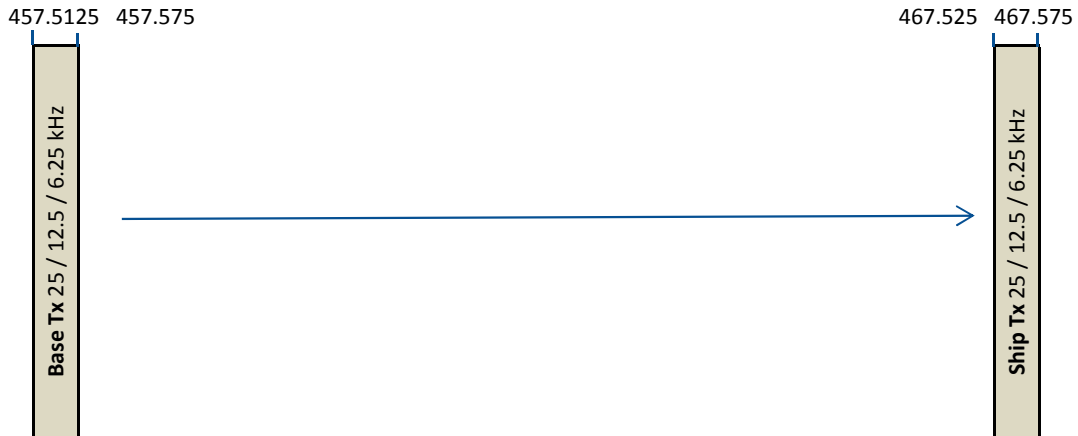

MARITIME UHF ON-BOARD (457 / 467 MHz)