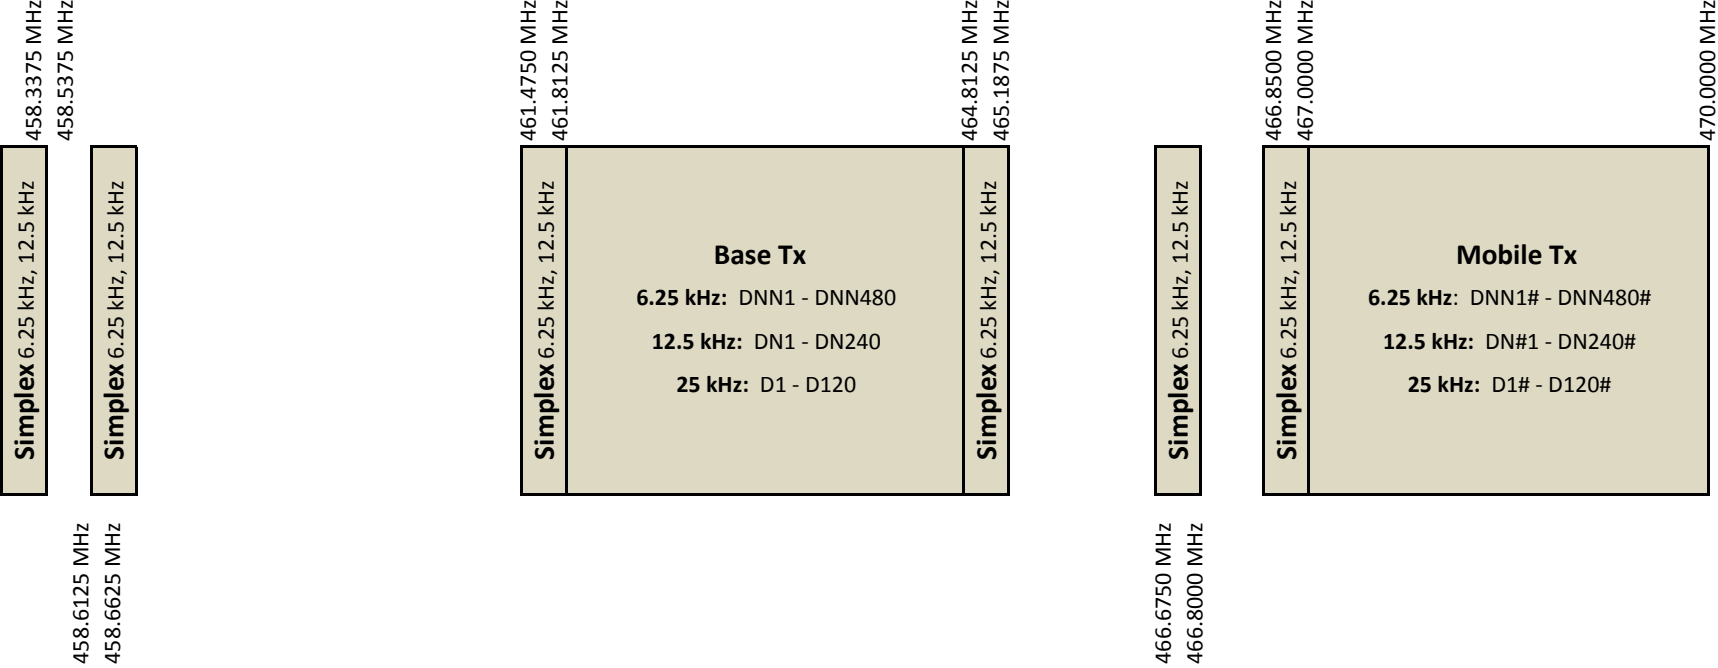

1.2.3 D Band 458 - 470 MHz

EIRP Base (Repeater) = 17 dBW
EIRP Mobile = 14 dBW
Remarks: Commercial Use, 25 kHz channels are no longer available for new assignment.