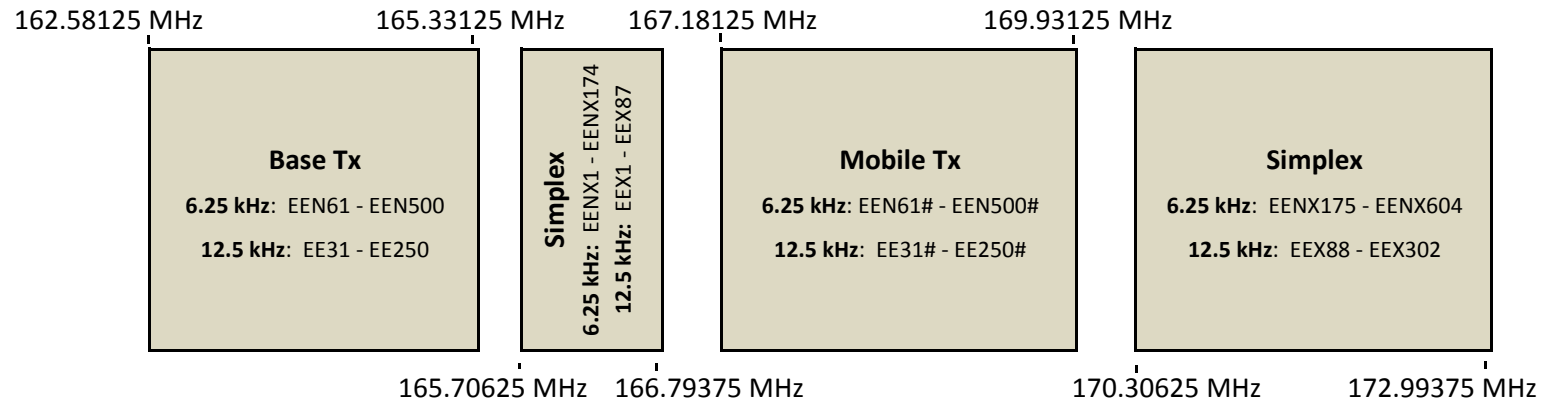

1.1.6 EE Band 162 - 173 MHz

EIRP Base (Repeater) = 15.2 dBW

EIRP Mobile = 14 dBW

Remarks: Commercial Use

Approved Persons are reminded that the band plan and channelling for the G band (174 - 184 Mhz) is available in Crown Management Right Band Plans (PIB 24)