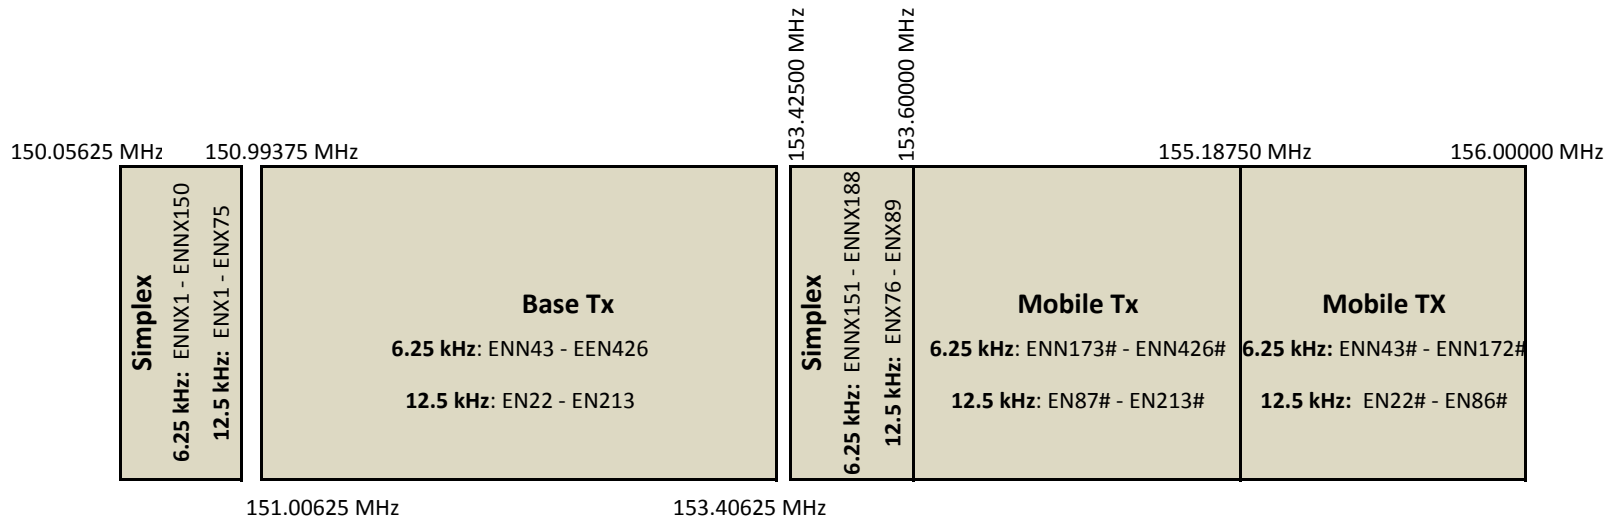

1.1.4 E Band 150 - 156 MHz

EIRP Base (Repeater) = 15.2 dBW

EIRP Mobile = 14 dBW

Remarks: Commercial Use