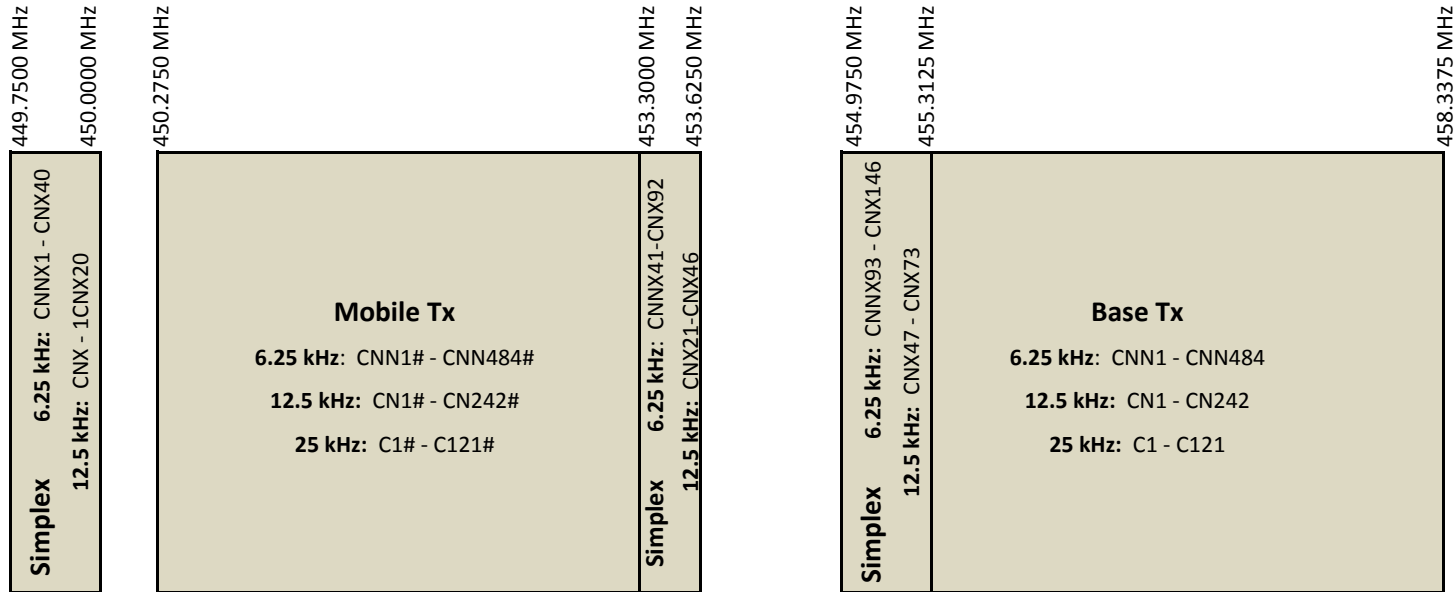

1.2.2 C Band 449 - 458 MHz

EIRP Base (Repeater) = 17 dBW

EIRP Mobile = 14 dBW

Remarks: Commercial Use, 25 kHz channels are no longer available for new assignment.