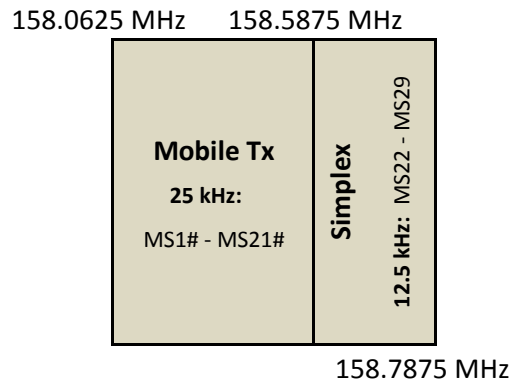

1.1.5 MS Band 158 - 162 MHz

EIRP Base (Repeater)	= 14 dBW
EIRP Mobile	= 14 dBW
Remarks:	Not available for general use